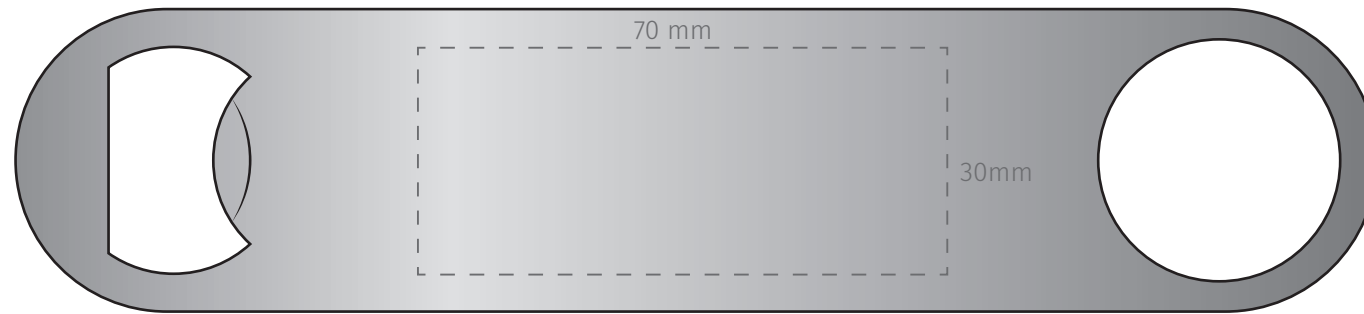

TEMPLATE:

■ SPEED BOTTLE OPENER

Item shown at 100% actual size when viewed on A4 paper

BRANDING - pad, Engrave

Max branding area 70 x 30mm